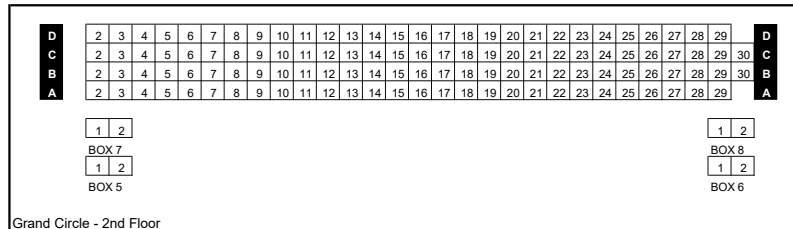

WYNDHAM'S THEATRE

Balcony - 3rd Floor

Grand Circle - 2nd Floor

Royal Circle - 1st Floor / Street Level

Stalls - Ground Floor

	Stalls	Dress	Grand	Balcony	Total	
Capacity	381	180	122	116	799	*(including pp's)
Suspended	1	2	0	0	3	
Capacity excl. suspended	380	178	122	116	796	