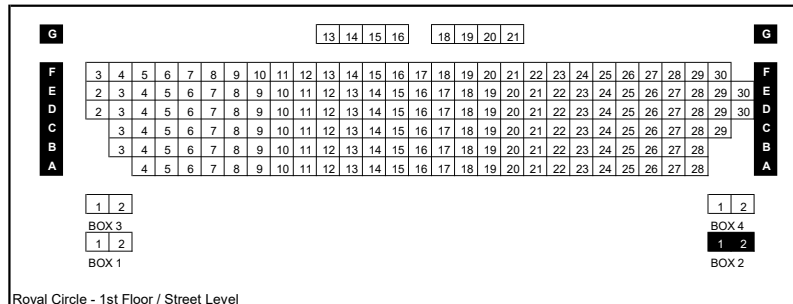

WYNDHAM'S THEATRE

Balcony - 3rd Floor

Grand Circle - 2nd Floor

Royal Circle - 1st Floor / Street Level

Stalls - Ground Floor

	Stalls	Dress	Grand	Balcony	Total	
Capacity	381	180	122	116	799	*(including pp's)
Suspended	1	2	0	0	3	
Capacity excl. suspended	380	178	122	116	796	