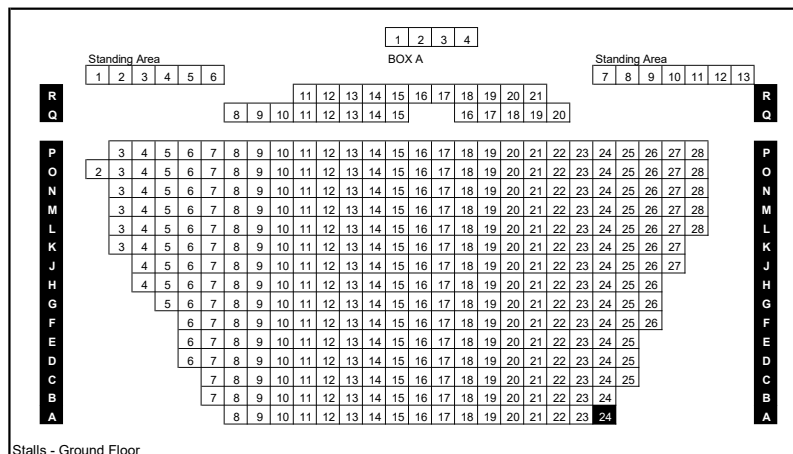

WYNDHAM'S THEATRE

Balcony - 3rd Floor

Grand Circle - 2nd Floor

Royal Circle - 1st Floor / Street Level

Stalls - Ground Floor

	Stalls	Dress	Grand	Balcony	Total	
Capacity	381	180	122	116	799	*(including pp's)
Suspended	1	2	0	0	3	
Capacity excl. suspended	380	178	122	116	796	