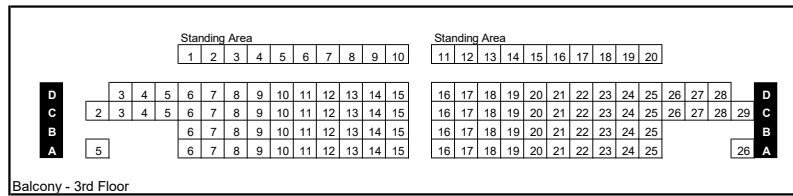

WYNDHAM'S THEATRE

Balcony - 3rd Floor

Grand Circle - 2nd Floor

Royal Circle - 1st Floor / Street Level

Stalls - Ground Floor

	Stalls	Dress	Grand	Balcony	Total	
Capacity	381	180	122	116	799	*(including pp's)
Suspended	1	2	0	0	3	
Capacity excl. suspended	380	178	122	116	796	