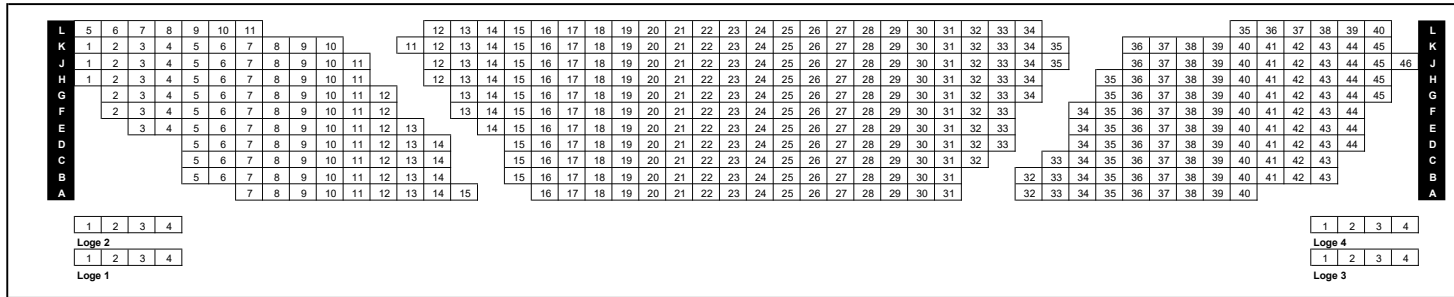

**PRINCE OF WALES THEATRE**

	Stalls	Dress	Total
Capacity	679	469	1148
Suspended	13	0	13
Capacity excl. suspended	666	469	1135

(including pp's)

Stage