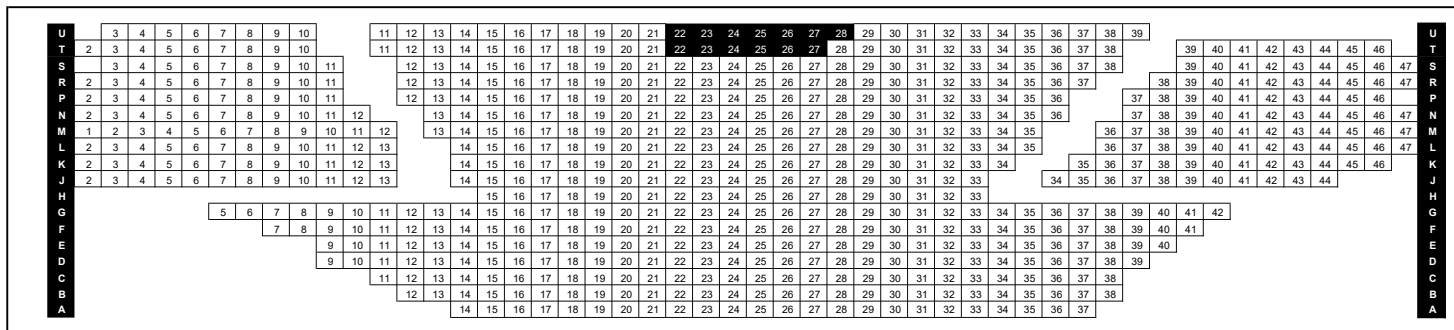

**PRINCE OF WALES THEATRE**

	Stalls	Dress	Total
Capacity	679	469	1148
Suspended	13	0	13
Capacity excl. suspended	666	469	1135

(including pp's)

Stage