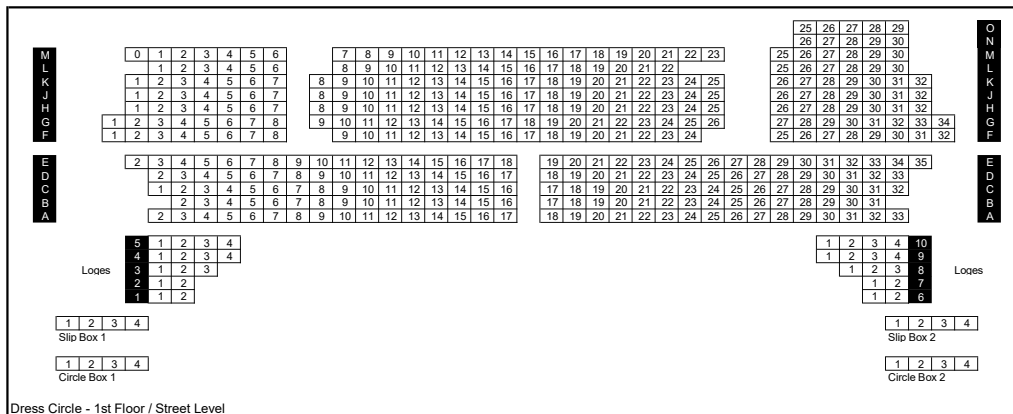

PRINCE EDWARD THEATRE

	Stalls	Dress	Grand	Total
Capacity	877	435	415	1727
Suspended	11	0	5	16
Capacity excl. suspended	866	435	410	1711

(including pp's)

Stage