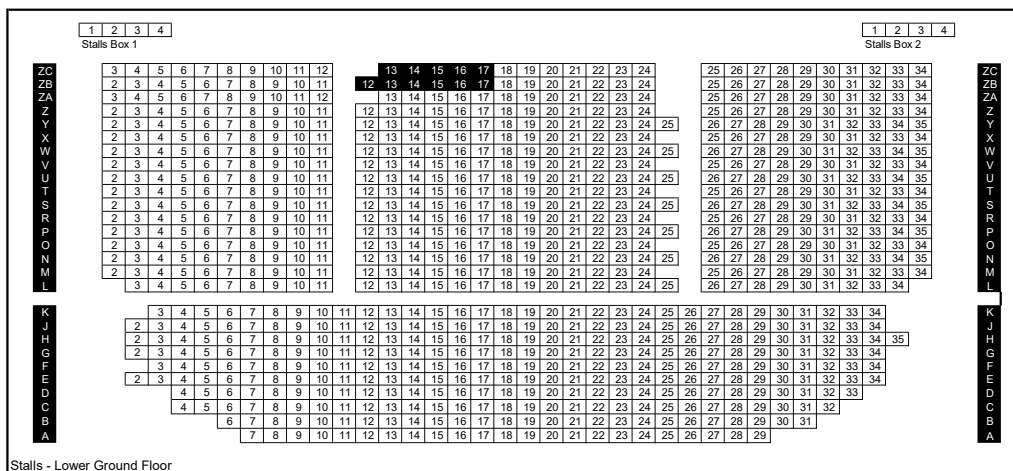

PRINCE EDWARD THEATRE

	Stalls	Dress	Grand	Total
Capacity	877	435	415	1727
Suspended	11	0	5	16
Capacity excl. suspended	866	435	410	1711

(including pp's)

Stage