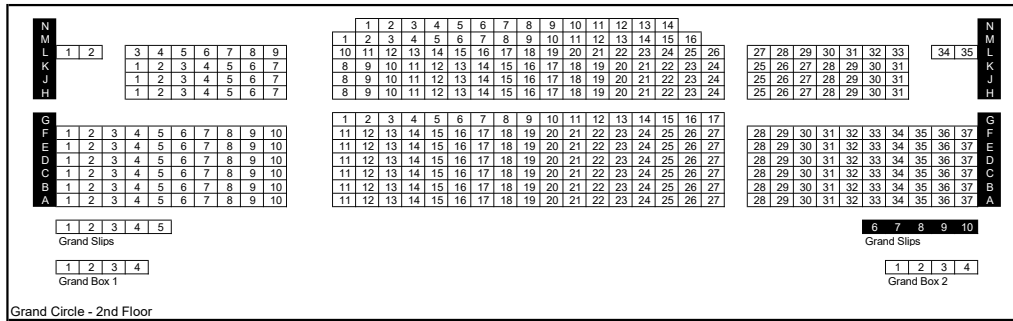

PRINCE EDWARD THEATRE

	Stalls	Dress	Grand	Total
Capacity	877	435	415	1727
Suspended	11	0	5	16
Capacity excl. suspended	866	435	410	1711

(including pp's)

Stage