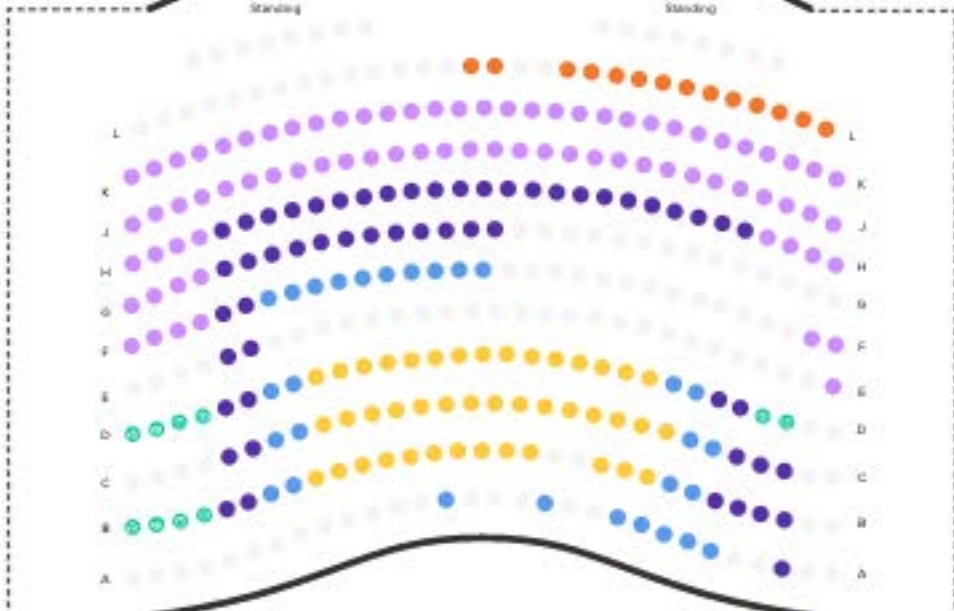

Grand Circle

Royal Circle

Stalls

Level Overhang
—————
Banister