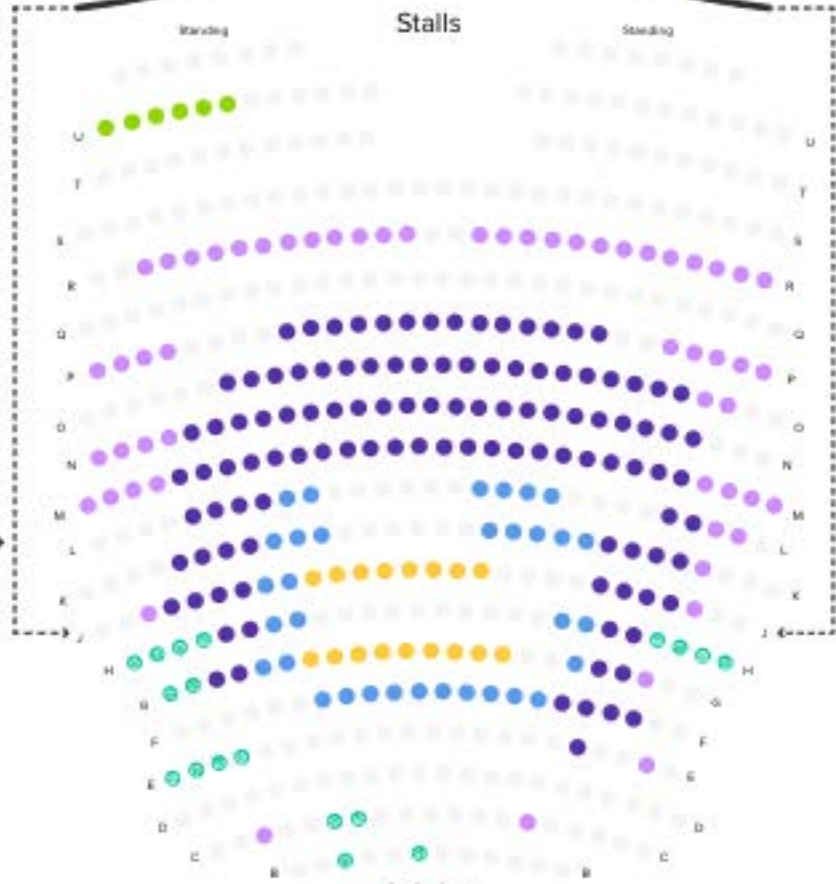

Grand Circle

Royal Circle

Stalls

Level Overhang
—————
Banister