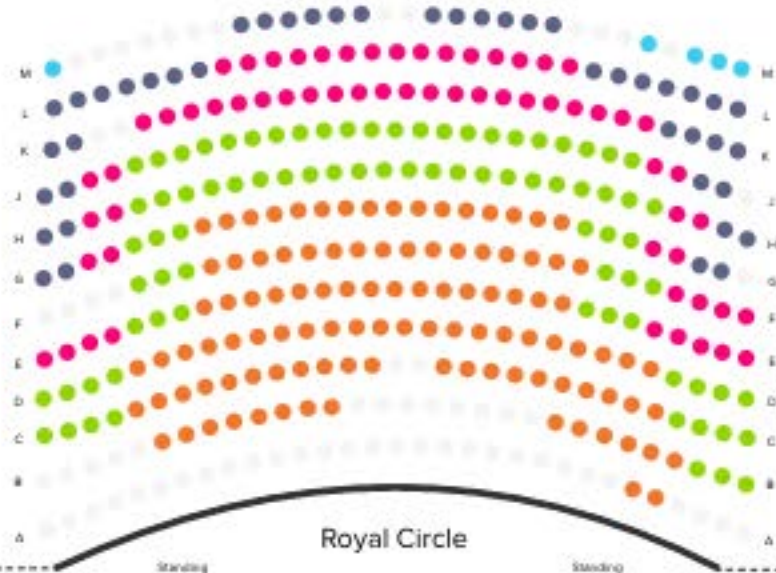

Grand Circle

Royal Circle

Stalls

Level Overhang
—————
Banister