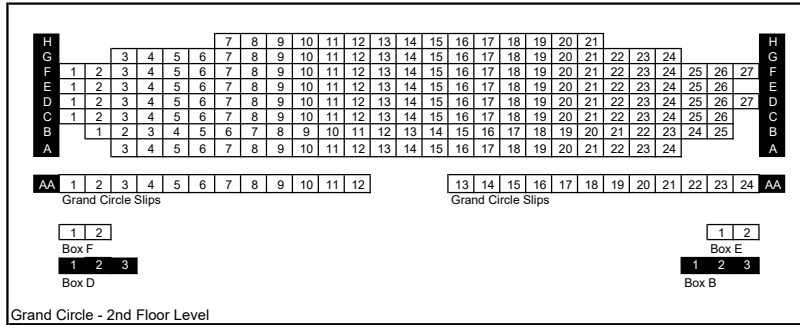

NOVELLO THEATRE

	Stalls	Dress	Grand	Balcony	Total	(including pp's)
Capacity	523	257	224	142	1146	
Suspended	44	0	6	11	61	
Capacity excl. suspended	479	257	218	131	1085	

Stage