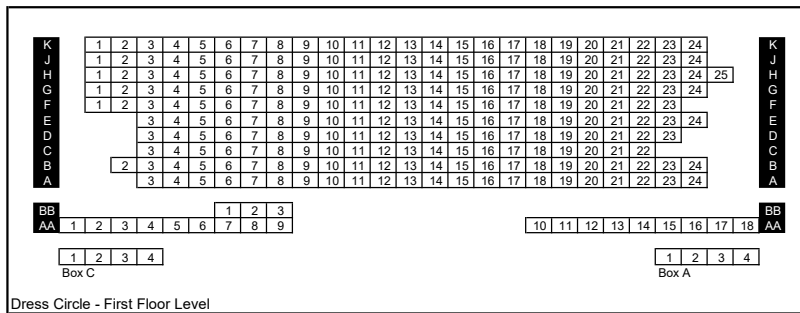

NOVELLO THEATRE

	Stalls	Dress	Grand	Balcony	Total	(including pp's)
Capacity	523	257	224	142	1146	
Suspended	44	0	6	11	61	
Capacity excl. suspended	479	257	218	131	1085	

Stage