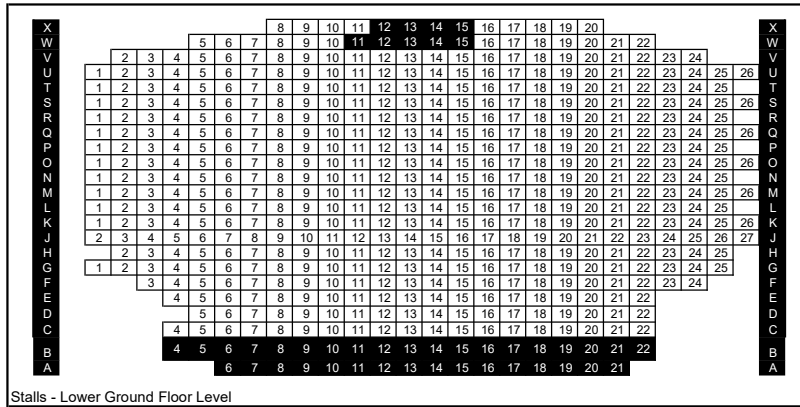

NOVELLO THEATRE

	Stalls	Dress	Grand	Balcony	Total	(including pp's)
Capacity	523	257	224	142	1146	
Suspended	44	0	6	11	61	
Capacity excl. suspended	479	257	218	131	1085	

Stage