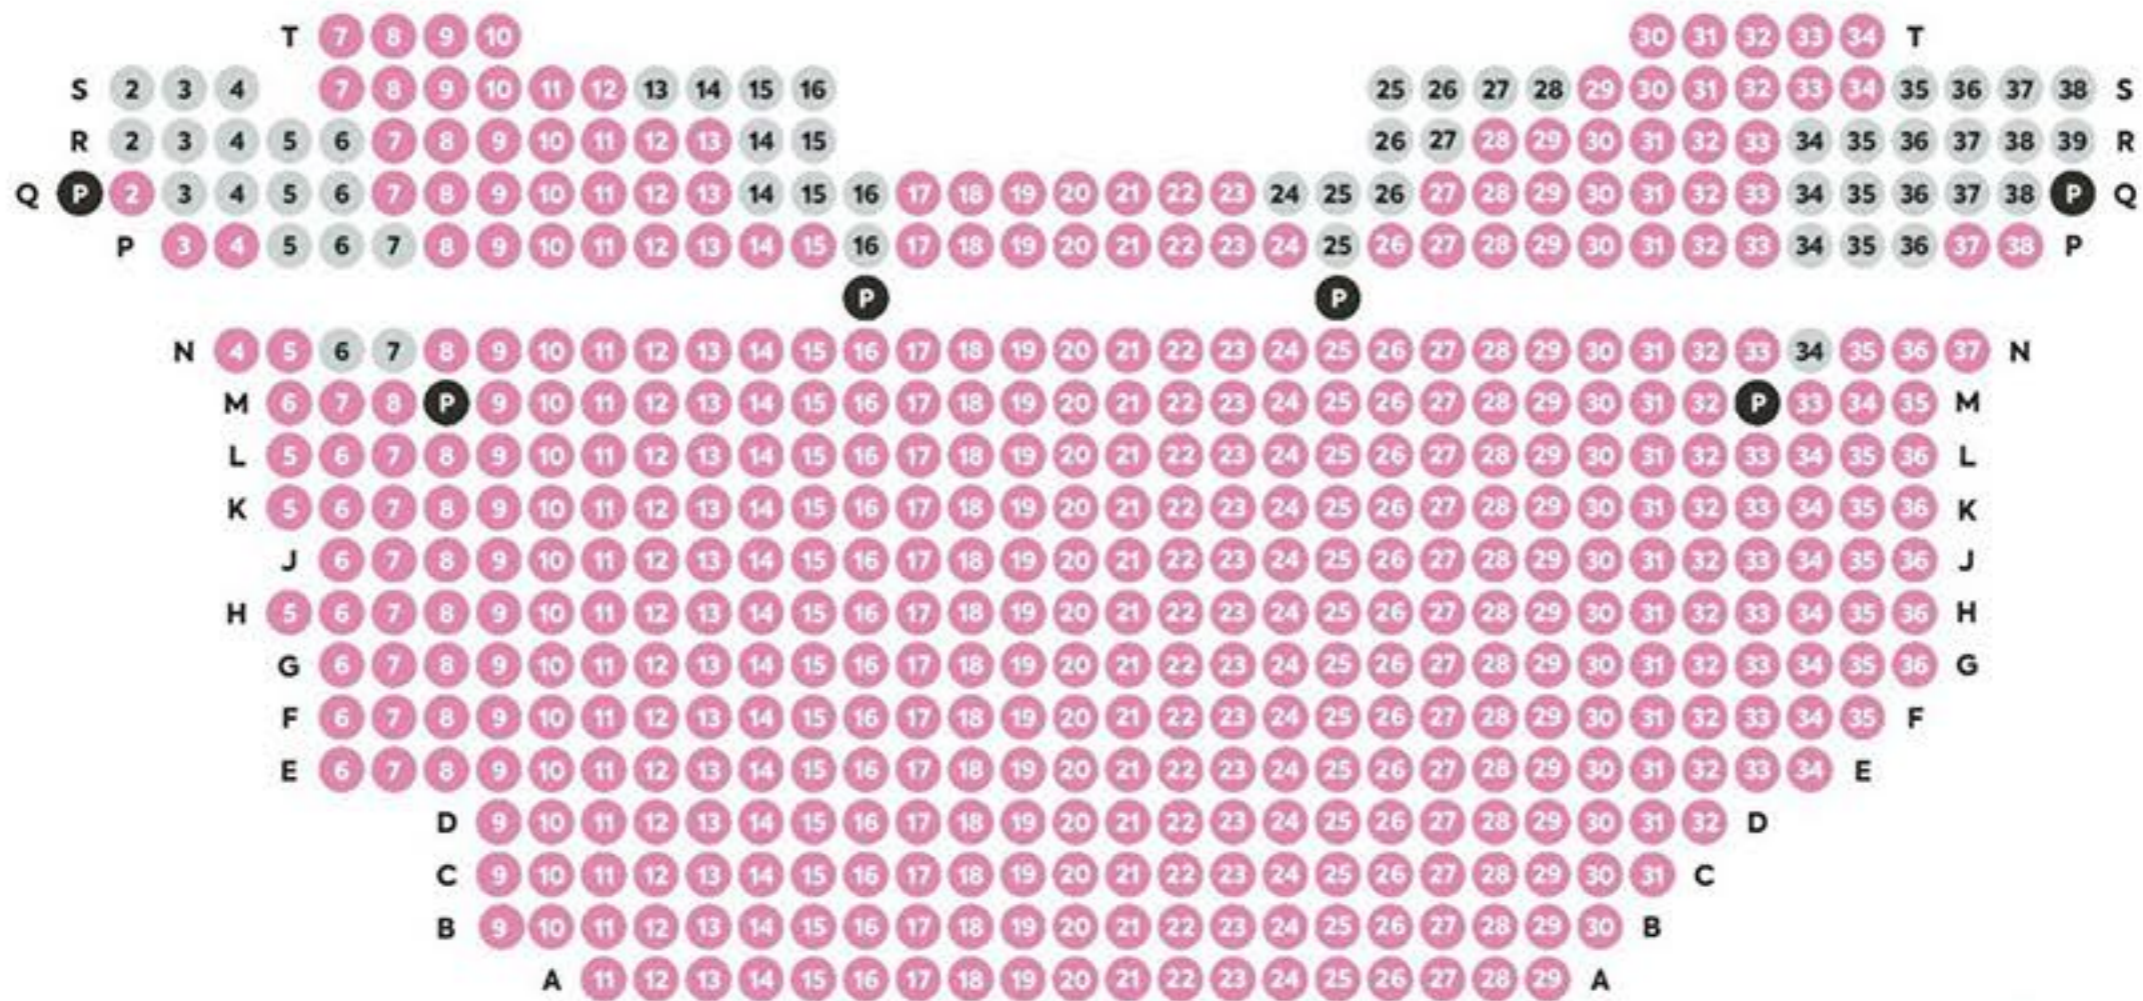

PARTIALLY RESTRICTED VIEW

P PILLAR

BALCONY

GRAND CIRCLE

BOX 3
1
2

BOX 4
1
2

ROYAL CIRCLE

BOX 1
1
2

BOX 2
1
2

STALLS

STAGE